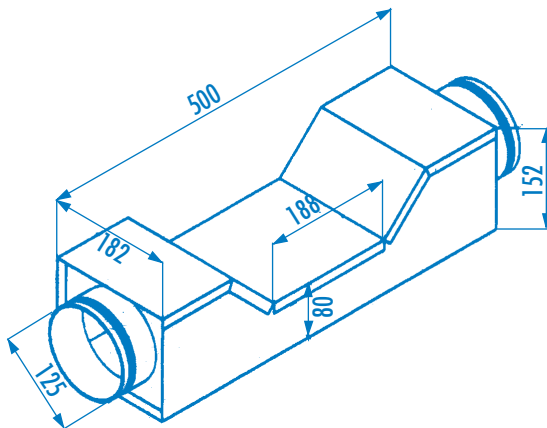

VALLOX

SPECIAL PARTS OF DUCTWORK

• 1.08.9E
• 23.8.2007
© VALLOX

CROSSING JOINTS

- To facilitate ductwork installation in limited spaces
- For intersecting ductwork installation in low suspended ceilings

TECHNICAL SPECIFICATION

**Crossing joint RK1
for one pipe \varnothing 125 mm**

Product code 8081300

**Crossing joint RK2
for two pipes \varnothing 125 mm**

Product code 8090000

Vallox Oy FIN-32200 Loimaa Finland Telephone +358 2 763 6300 Fax +358 2 763 1539
www.vallox.com