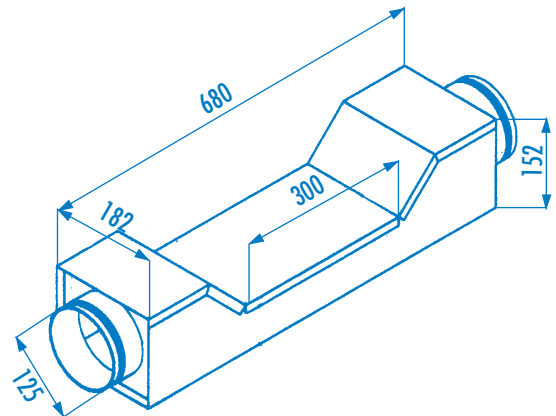

VALLOX

SPECIAL PARTS OF DUCTWORK

• 1.08.9E
• 23.8.2007
© VALLOX

CROSSING JOINTS

- To facilitate ductwork installation in limited spaces
- For intersecting ductwork installation in low suspended ceilings

TECHNICAL SPECIFICATION

**Crossing joint RK1
for one pipe \varnothing 125 mm**

Product code 8081300

**Crossing joint RK2
for two pipes \varnothing 125 mm**

Product code 8090000

Vallox Oy FIN-32200 Loimaa Finland Telephone +358 2 763 6300 Fax +358 2 763 1539
www.vallox.com